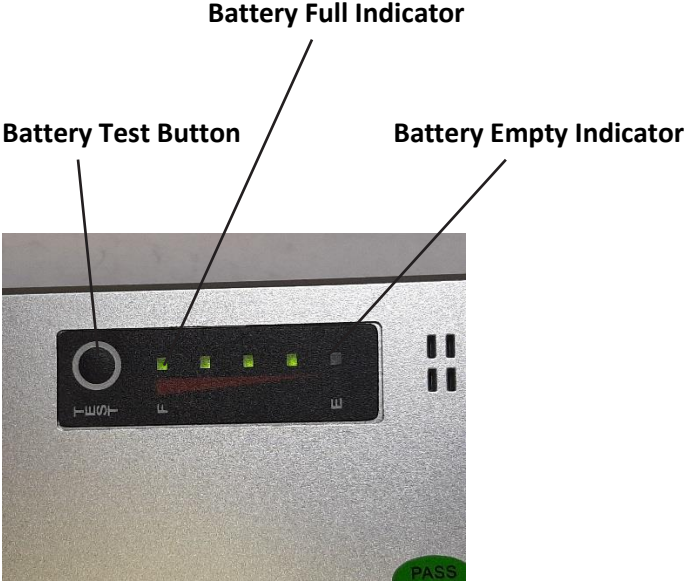

Power Meter Test

PM11-8800 Battery Plug for TESLA 21+ LASER SHOWER