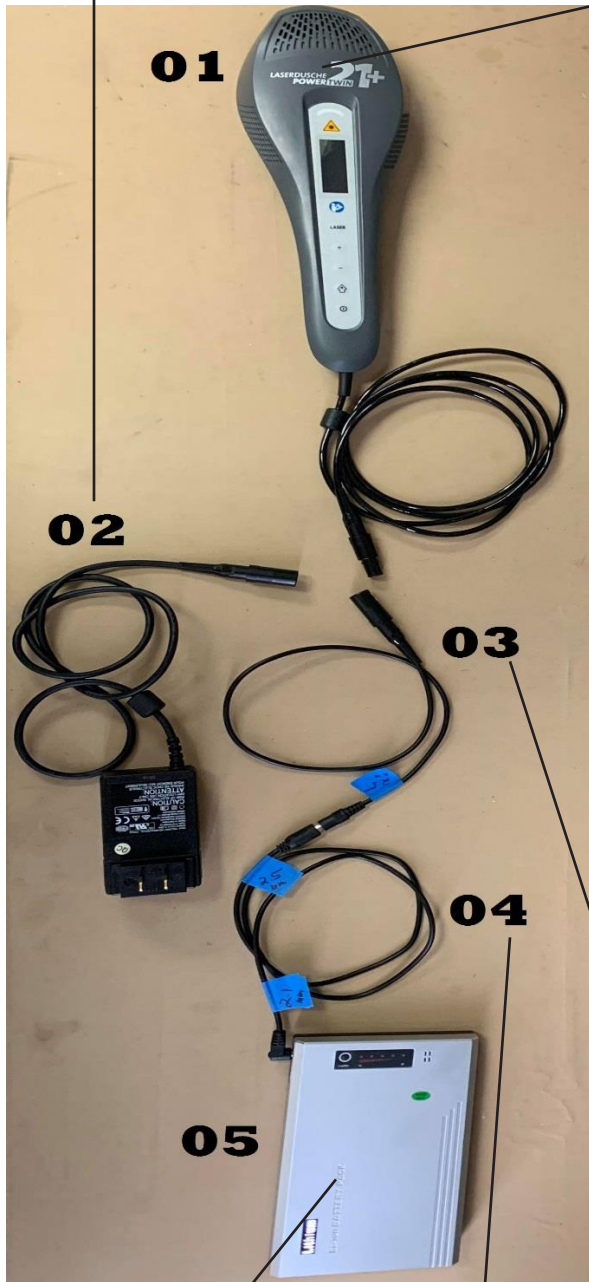

Laser Shower AC Power Supply

Tesla 21+ Laser Shower

Laser Shower DC Battery Pack

Laser Shower DC Power Cable 1

Laser Shower DC Power Cable 2